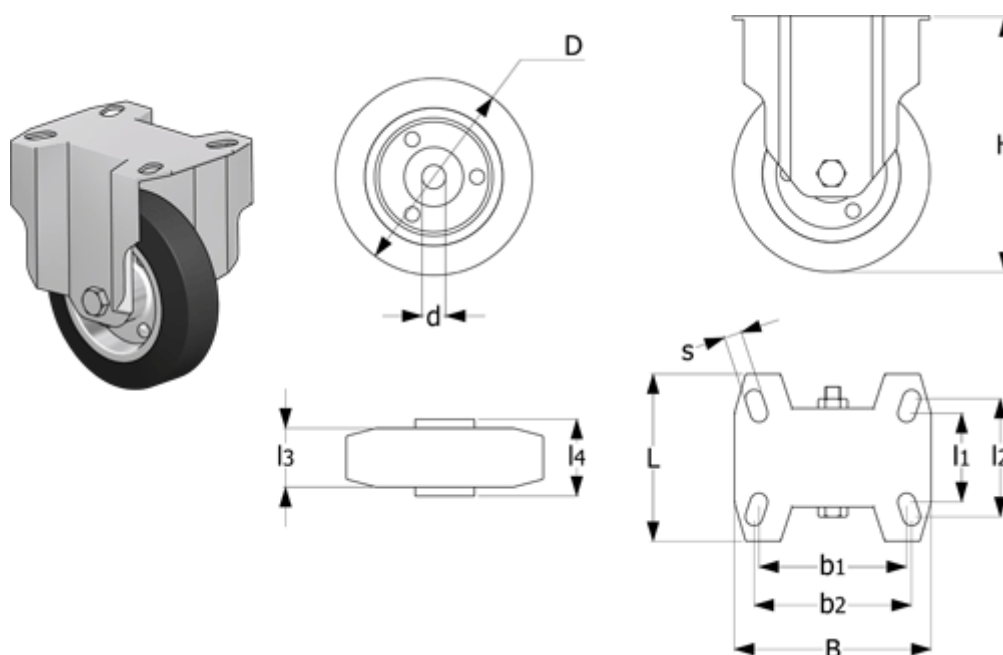

Article number: 2314450171

Description: E+G rubber wheel 450171  
RE.E3-200-PBL-N Fixed plate

## Measures

B	= 140	H	= 240
b1	= 105	L	= 114
b2	= 105	l1	= 73
Code	= 450171	l2	= 85
D	= 200	l3	= 50
d	= 20	l4	= 58
Dynamic load (N)	= 2300	Rolling resistance (N)	= 1400
g	= 2890	s	= 11

Type = RE.E3-200-PBL